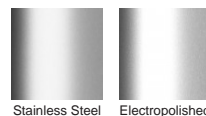

### STORMTECH COLOUR FINISHES

Electroplate finishes subject to natural variation with time and local environment. Factors such as pools/surf beaches may require electropolishing. Contact us for suitability.