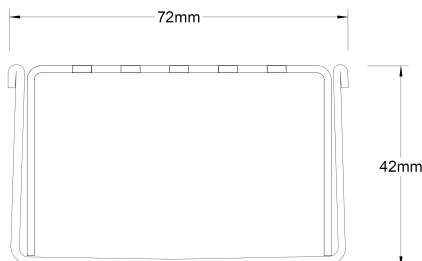

**Code** 65PSi40

**Range** 65

**Grate Style** PS

**Category** Modular Kits

**Channel Material** Stainless Steel

**Steel Grade** 316

**Refer to AS3500 for outlet pipe sizes specific to your installation. (Grate/Channel Lengths Provided) 900mm/1500mm, 1000mm/1500mm, 1200mm/1800mm,...**

### SPECIFICATIONS + DIMENSIONS

<b>Channel Width</b>	72mm
<b>Channel Depth</b>	42mm
<b>Length(s)</b>	900mm 1000mm 1200mm 1500mm 1800mm 1900mm 2000mm
<b>Outlet Size</b>	DN50

Grates longer than 1500mm supplied in sections. Tile Inserts longer than 1200mm supplied in sections. Channels over 3000mm supplied in sections with joiner. +/-2mm tolerance on dimensions.