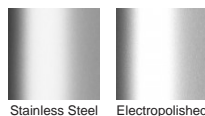

(Grate/Channel Lengths Provided) 900mm/1500mm, 1000mm/1500mm, 1200mm/1800mm, 1500mm/2400mm, 1800mm/3000mm, 2000mm/3000mm

Code 100PSi20

Range 100

Grate Style PS

Category Modular Kits

Channel Material Stainless Steel

Steel Grade 316

SPECIFICATIONS + DIMENSIONS

Channel Width	106mm
Channel Depth	23mm
Length(s)	1000mm 1200mm 1500mm 1800mm 1900mm 2000mm
Outlet Size	DN50, DN80, DN100

STORMTECH COLOUR FINISHES

Stainless Steel Electropolished