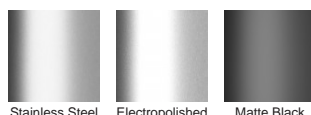

### STORMTECH COLOUR FINISHES

Electroplate finishes subject to natural variation with time and local environment. Factors such as pools/surf beaches may require electropolishing. Contact us for suitability.