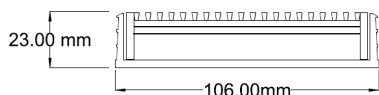

Kits longer than 3000mm are available on request.

Black uPVC channel only suitable for Internal use only

**Code** 100PSGALLBL20

**Range** 100

**Grate Style** PS

**Category** Modular Kits

**Channel Material** uPVC

**Steel Grade** 316

Grates longer than 1500mm supplied in sections. Tile Inserts longer than 1200mm supplied in sections. Channels over 3000mm supplied in sections with joiner. +/-2mm tolerance on dimensions.

### SPECIFICATIONS + DIMENSIONS

<b>Channel Width</b>	106mm
<b>Channel Depth</b>	23mm
<b>Length(s)</b>	900mm 1000mm 1200mm 1500mm 1800mm 2000mm 2200mm 2400mm 2700mm 3000mm
<b>Outlet Size</b>	DN40, DN50, DN80, DN100