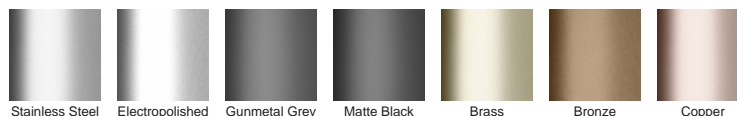

STORMTECH COLOUR FINISHES

Electroplate finishes subject to natural variation with time and local environment. Factors such as pools/surf beaches may require electropolishing. Contact us for suitability.

PRODUCT APPLICATIONS

Bathroom Drainage	Pool and Spa Area Drainage
Aged / Health Care Drainage	Hospitality Drainage
Balcony Drainage	Paved Area Drainage
Commercial Drainage	Shower Drainage
Courtyard / Patio Drainage	Multi-Residential Drainage
Driveway Drainage	Special Needs Drainage

Copyright © Stormtech Pty Ltd. Patent 733361. Drawings not to scale, please use dimensions shown. Downloaded 18/05/2025 (please check for updates)

Visit stormtech.com.au
for tools + inspiration.

Phone **1300 653 403**

Email info@stormtech.com.au