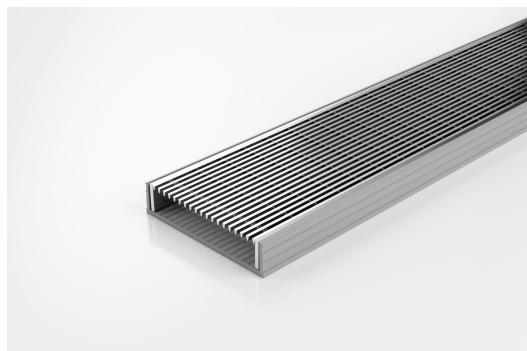

## Linear Drain

**100mm wide Architectural Stainless Steel grate with UPVC channel.**

The 100AR is the original premium architectural grate featuring a 2mm wire/2.5mm gap.

Modular site finish system, wedge wire grate, manufactured from 316 grade stainless steel combined with a UPVC channel.

Kits longer than 3000mm are available on request.

Please be aware that depending on the installation environment, for a pool installation or close to a surf beach, you may need to have your stainless steel grates electropolished.

**Code** 100ARG20

**Range** 100

**Grate Style** AR

**Category** Modular Kits

**Channel Material** uPVC

**Steel Grade** 316

Grates longer than 1500mm supplied in sections. Tile Inserts longer than 1200mm supplied in sections. Channels over 3000mm supplied in sections with joiner. +/-2mm tolerance on dimensions.