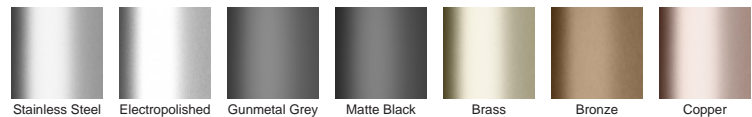

Please note that our TR grates have a non finished finish.

Please be aware that depending on the installation environment, for a pool installation or close to a surf beach, you may need to have your stainless steel grates electropolished.

**Code** 100TRiCO20

**Range** 100

**Grate Style** TR

**Category** Fixed-Length Units

**Channel Material** Stainless Steel

**Steel Grade** 316

### STORMTECH COLOUR FINISHES

Electroplate finishes subject to natural variation with time and local environment. Factors such as pools/surf beaches may require electropolishing. Contact us for suitability.