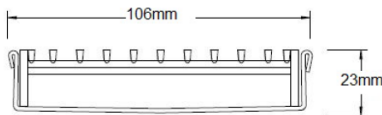

Grates longer than 1500mm supplied in sections. Tile Inserts longer than 1200mm supplied in sections. Channels over 3000mm supplied in sections with joiner. +/-2mm tolerance on dimensions.

PRODUCT APPLICATIONS

Bathroom Drainage	Hospitality Drainage
Aged / Health Care Drainage	Paved Area Drainage
Balcony Drainage	Shower Drainage
Commercial Drainage	Multi-Residential Drainage
Courtyard / Patio Drainage	Special Needs Drainage
Pool and Spa Area Drainage	Threshold Drainage

Copyright © Stormtech Pty Ltd. Patent 733361. Drawings not to scale, please use dimensions shown. Downloaded 20/12/2025 (please check for updates)

Visit stormtech.com.au
for tools + inspiration.

Phone **1300 653 403**

Email info@stormtech.com.au