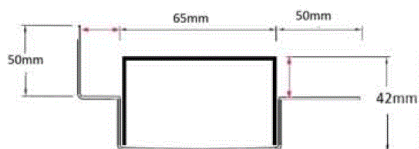

Refer to AS3500 for outlet pipe sizes specific to your installation.

Code 65ARiMTLF

Range 65

Grate Style AR

Category Made-to-Length

Channel Material Stainless Steel

Steel Grade 316

SPECIFICATIONS + DIMENSIONS

| | |
|----------------------|------------------|
| Channel Width | 65mm |
| Channel Depth | 42mm |
| Length(s) | As Required |
| Outlet Size | DN40, DN50, DN65 |

Grates longer than 1500mm supplied in sections. Tile Inserts longer than 1200mm supplied in sections. Channels over 3000mm supplied in sections with joiner. +/-2mm tolerance on dimensions.