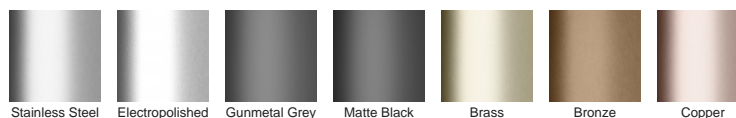

ARCHITECTURAL
GRATES + DRAINS

65ARiMTLF

Linear Drain with Tile Flange

The original premium architectural grate featuring a 2mm wire 2.5mm gap with a custom channel with tile flange.

The F Series features a custom made flange for floor and walls combined with a choice of grate or tile insert from Stormtech's superb designer range.

Refer to AS3500 for outlet pipe sizes specific to your installation.

Code 65ARiMTLF

Range 65

Grate Style AR

Category Made-to-Length

Channel Material Stainless Steel

Steel Grade 316

SPECIFICATIONS + DIMENSIONS

STORMTECH COLOUR FINISHES

Electroplate finishes subject to natural variation with time and local environment. Factors such as pools/surf beaches may require electropolishing. Contact us for suitability.